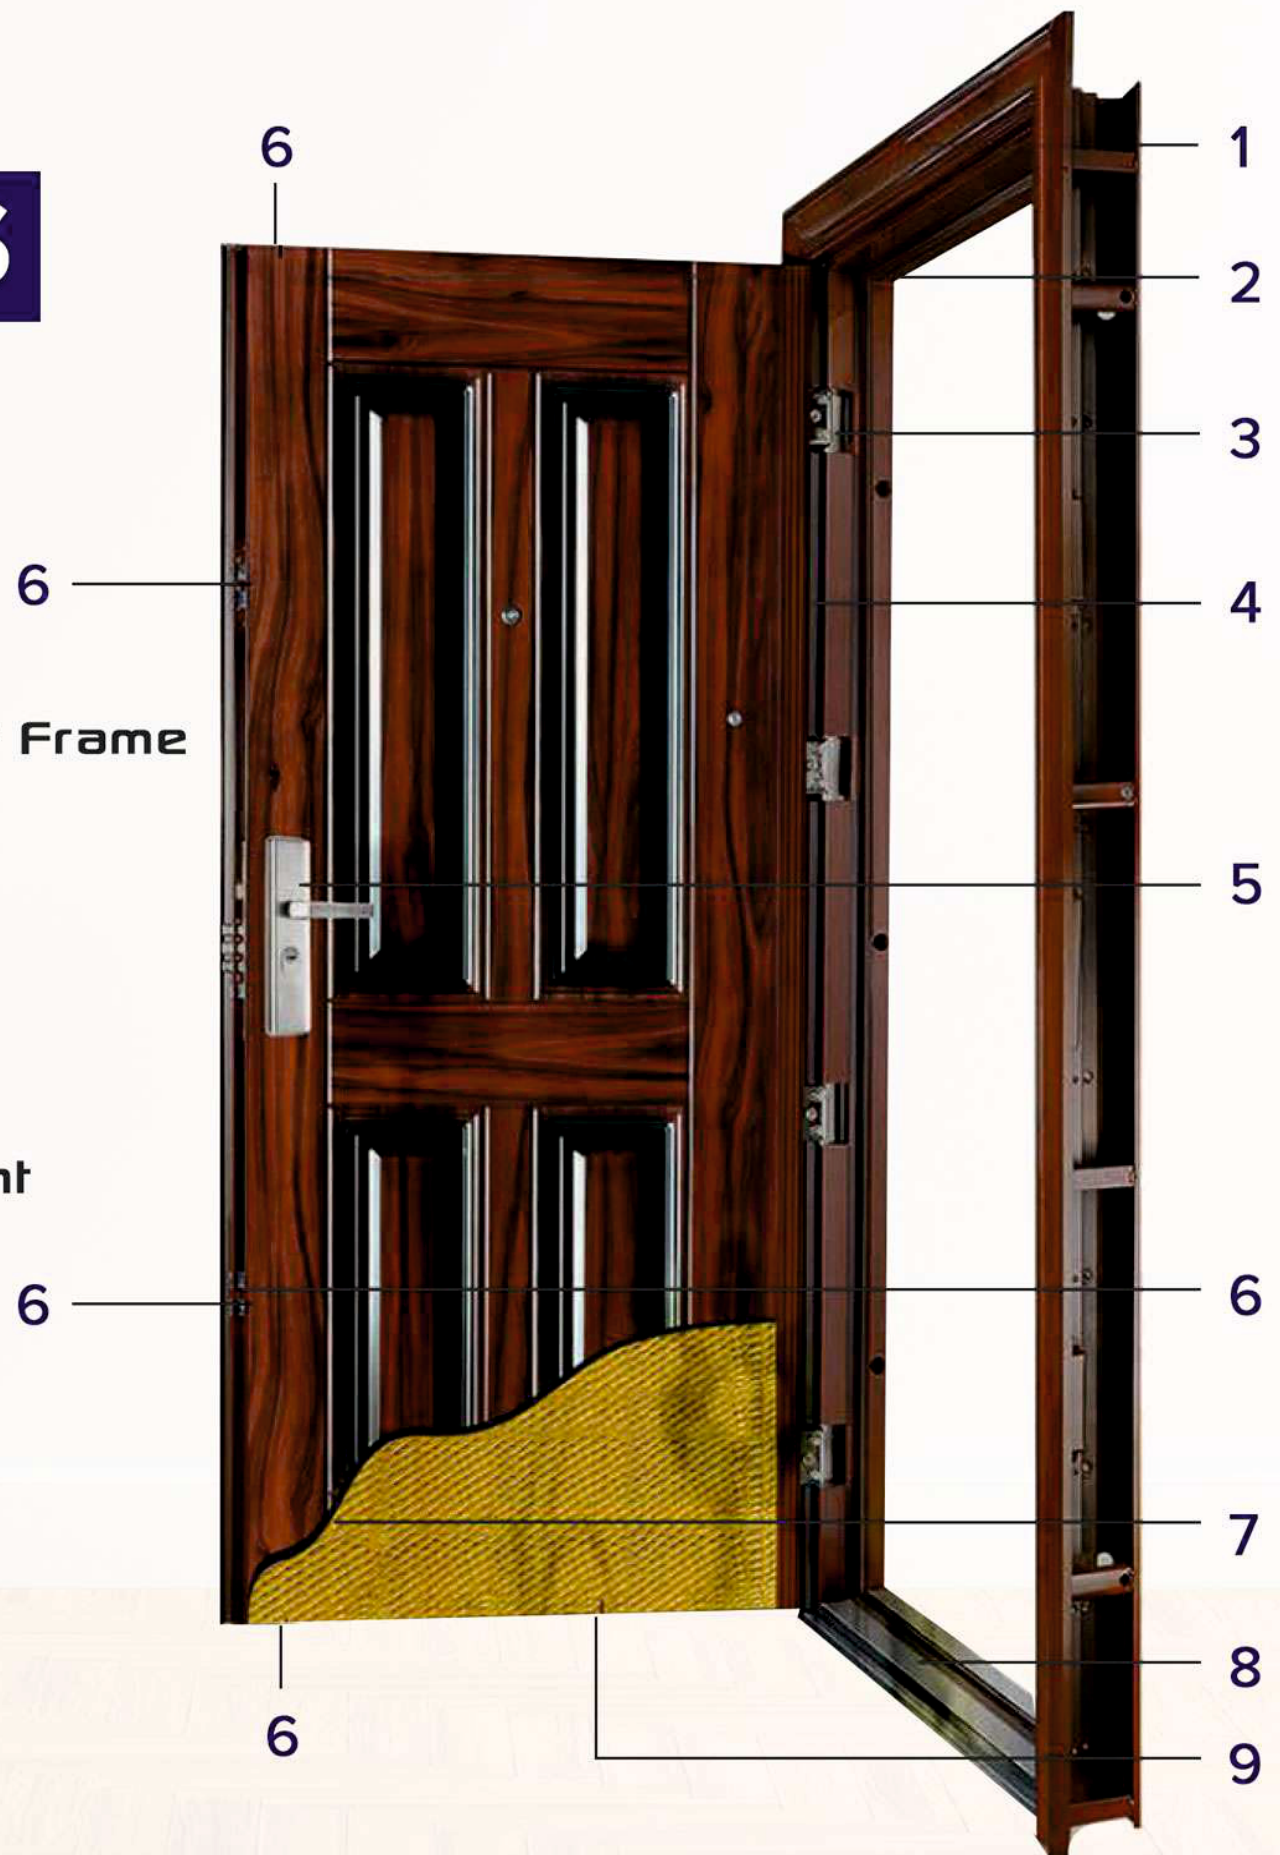

Optional outer open door

GZF 2003G

Available Sizes

1200X2050X70 MM **ML**

**GREEN
ZONE**
Upvc
PASSION OVER PERFECTION

SECURE

Your Home With

STEEL DOORS

1. Double Layers Security Door Frame
2. Bolt
3. New Style Reinforced Hinge
4. Door Viewer
5. Lockset
6. Reinforced Side Locking Point
7. Surface Dealing GI Steel
8. Doorsill
9. Honeycomb Reinforcement