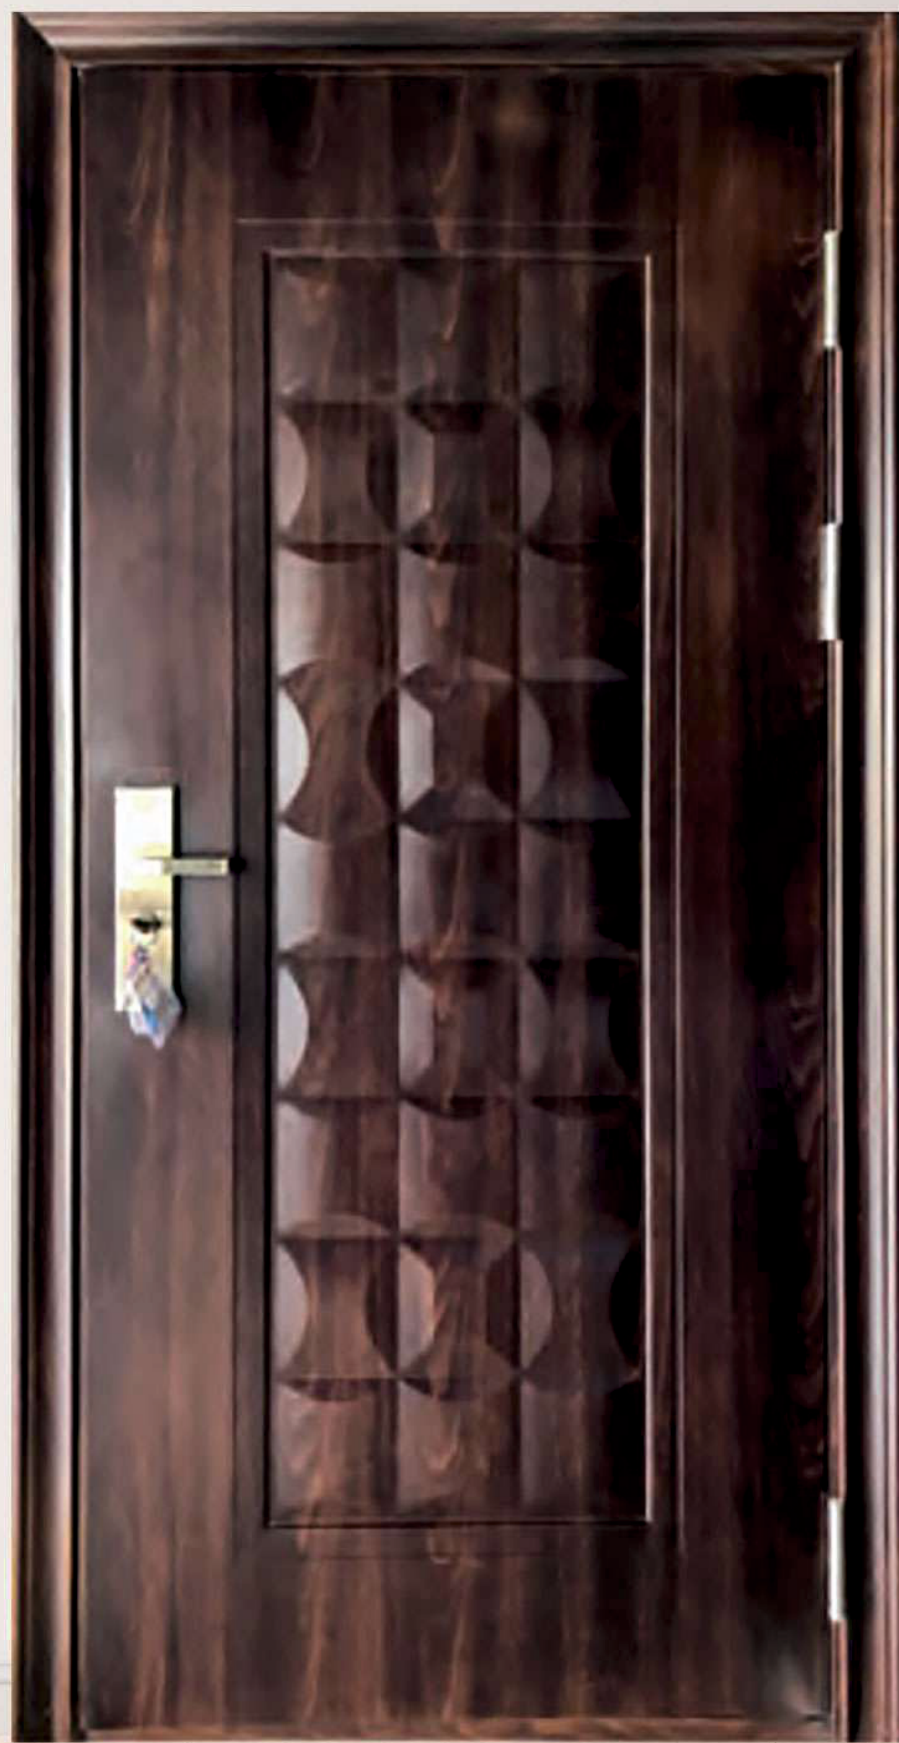

www.greenzoneupvc.com

**GREEN
ZONE**
Upvc
PASSION OVER PERFECTION