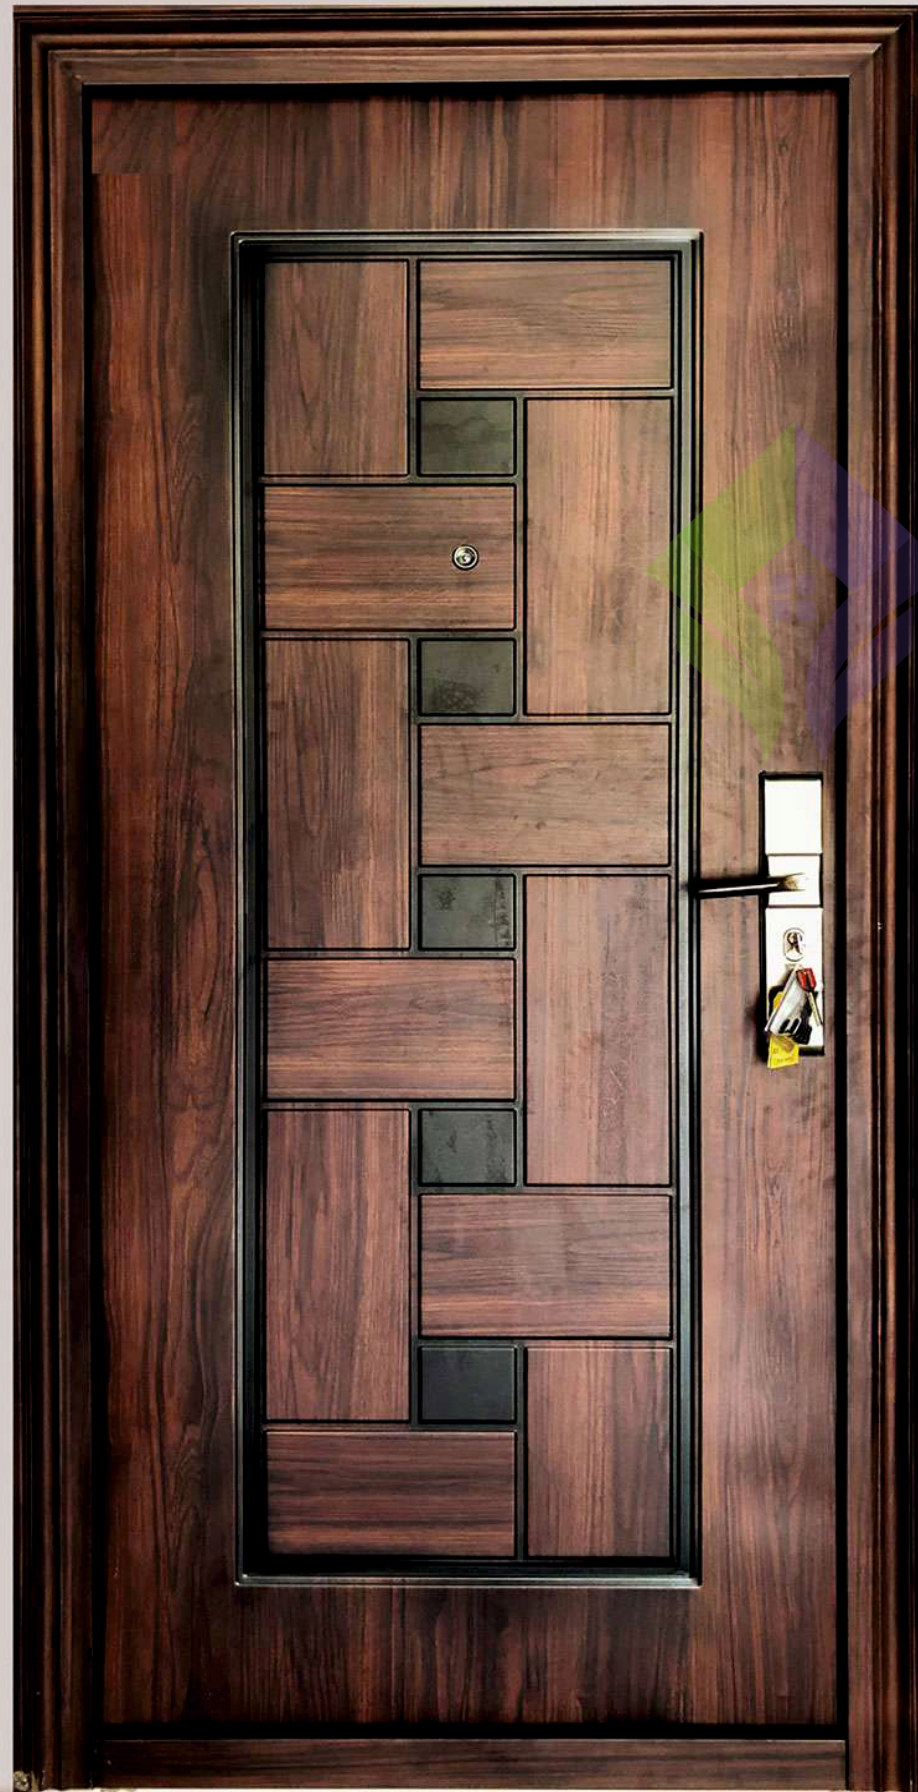

**GREEN
ZONE**
Upvc
PASSION OVER PERFECTION

www.greenzoneupvc.com