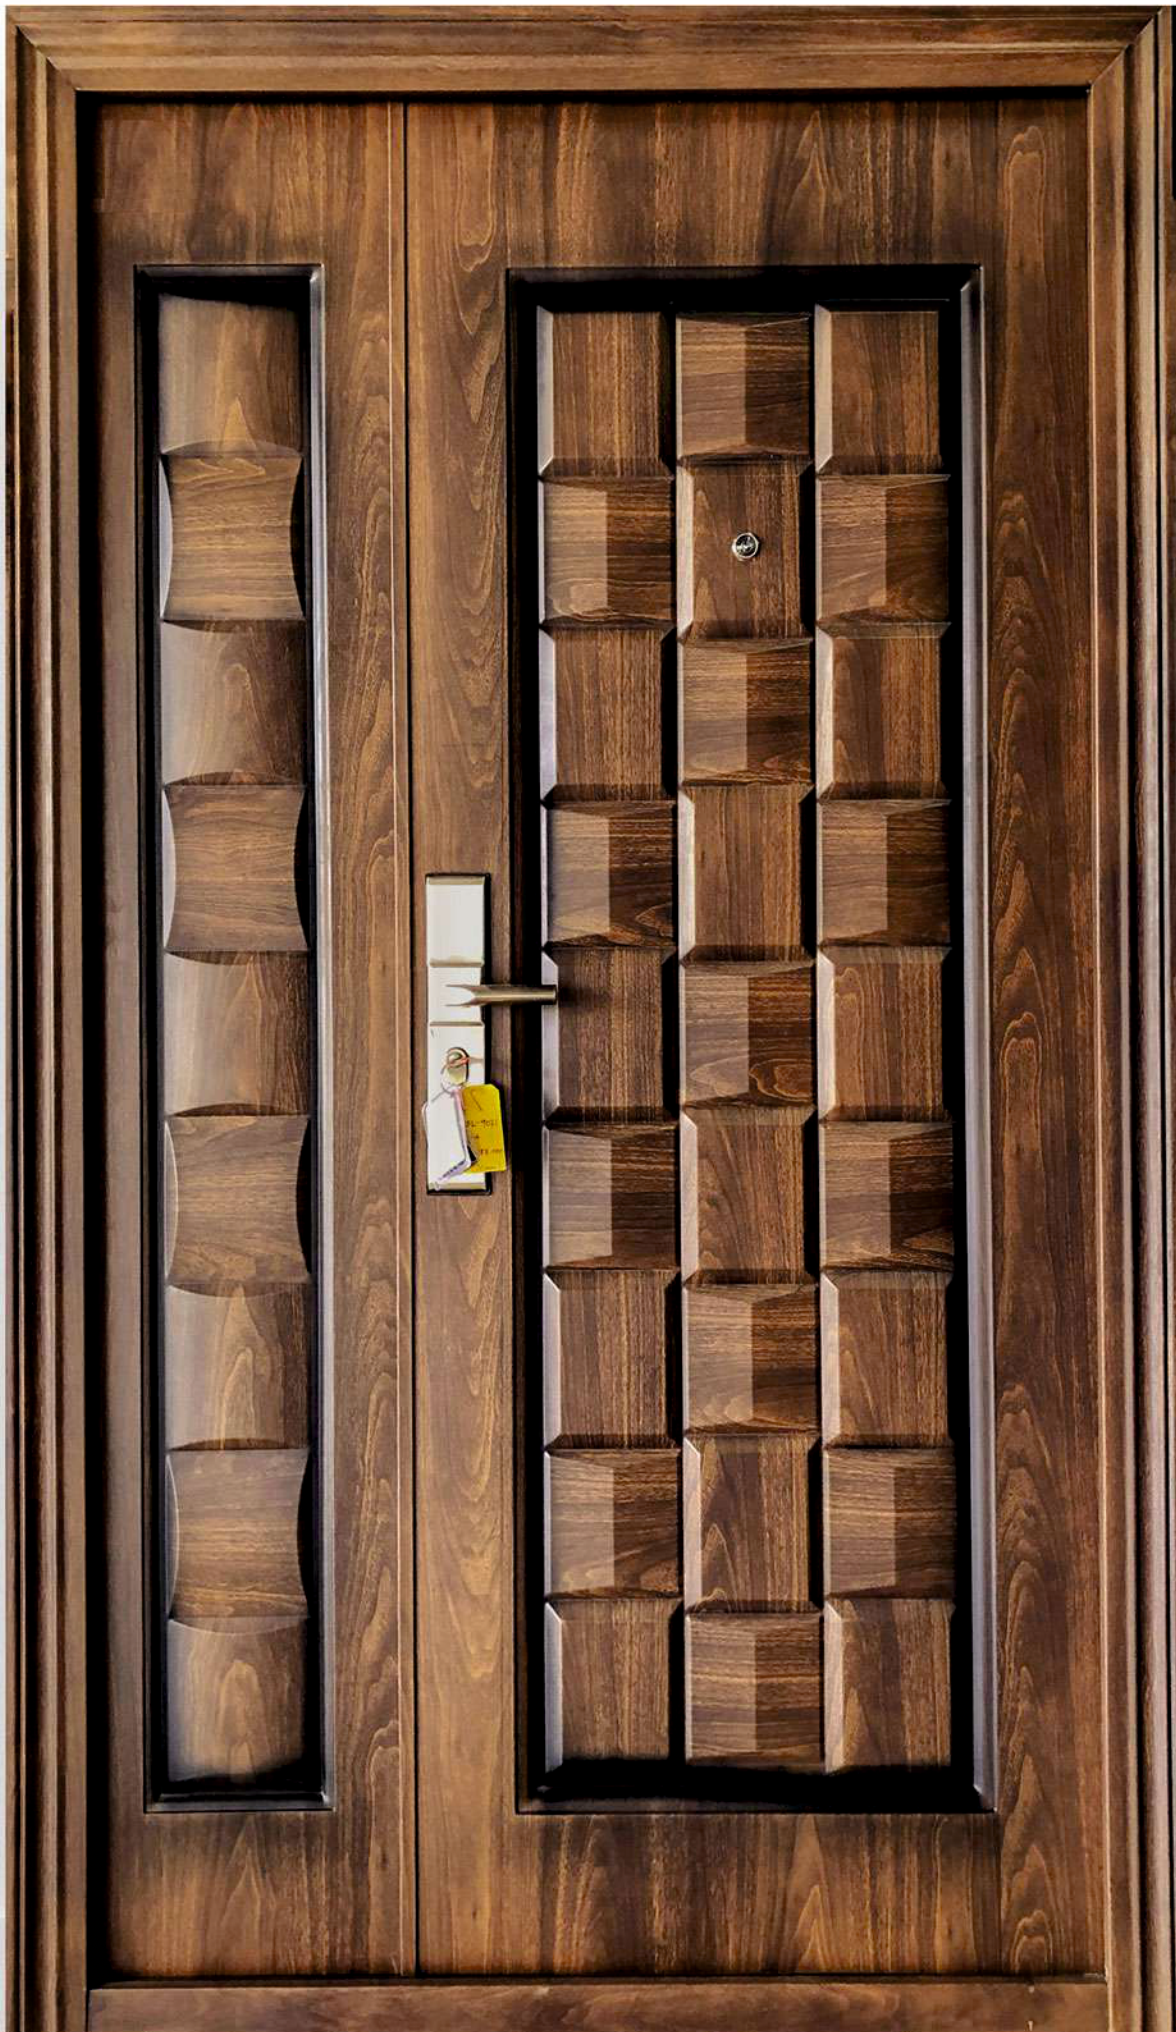

Wooden Style Steel Main Doors for Home