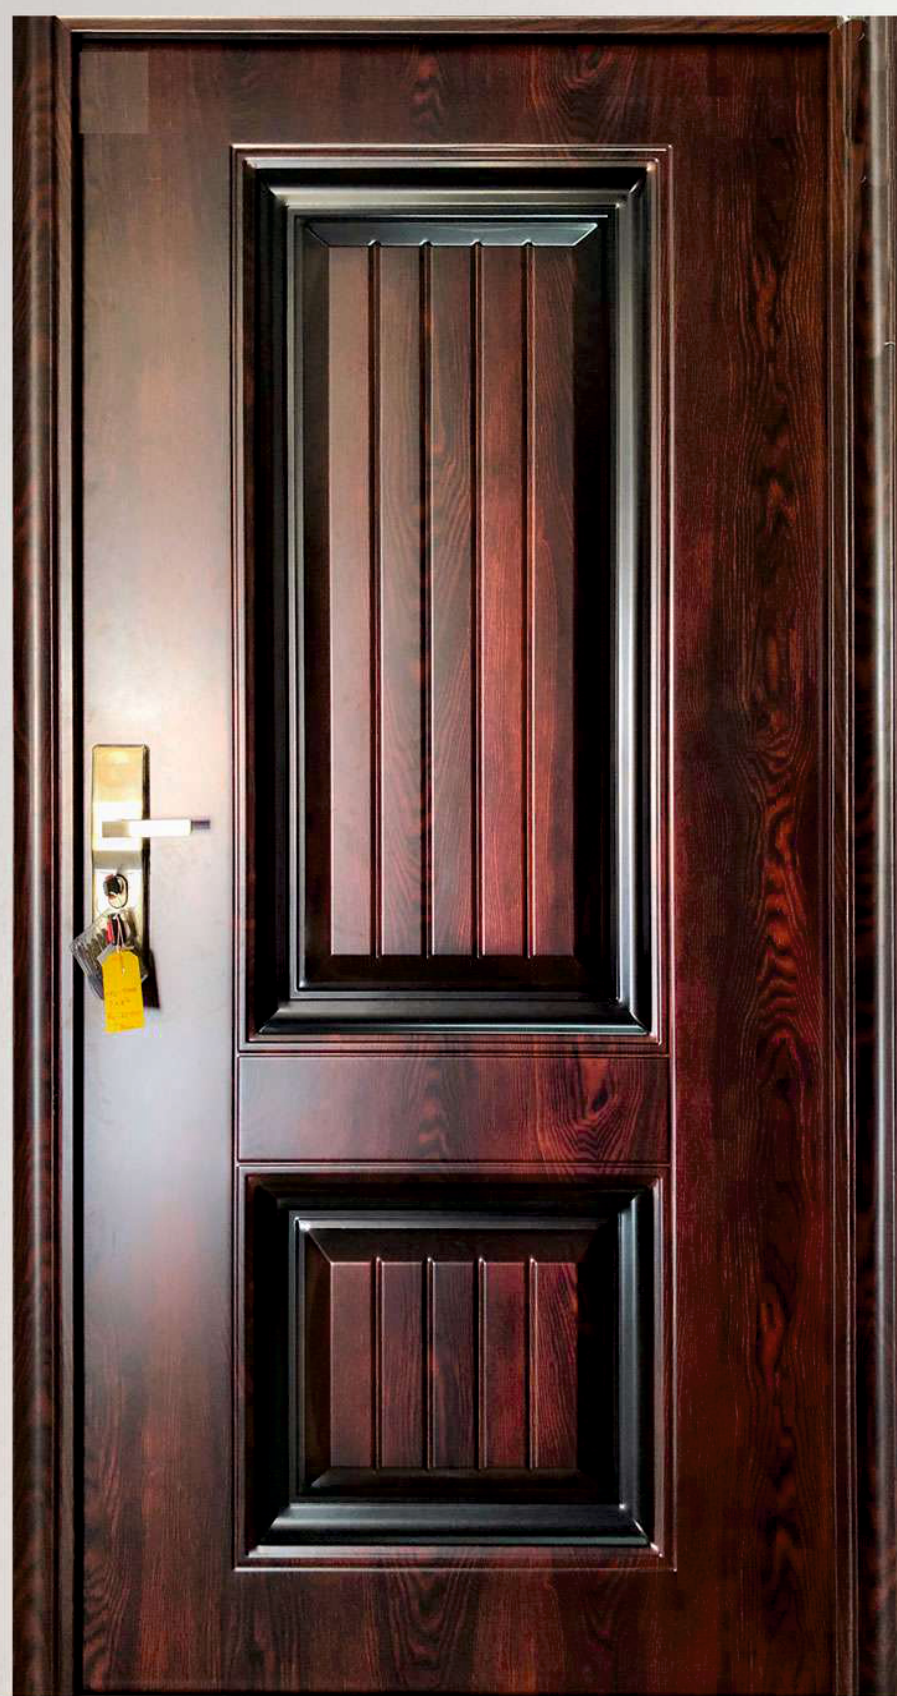

GZF 2003

**GREEN
ZONE**
Upvc
PASSION OVER PERFECTION

GI DOORS

**GREEN
ZONE**
Upvc
PASSION OVER PERFECTION

www.greenzoneupvc.com

Available Sizes

860 X 2050 X 70 mm **ML**

960 X 2050 X 70 mm **ML**