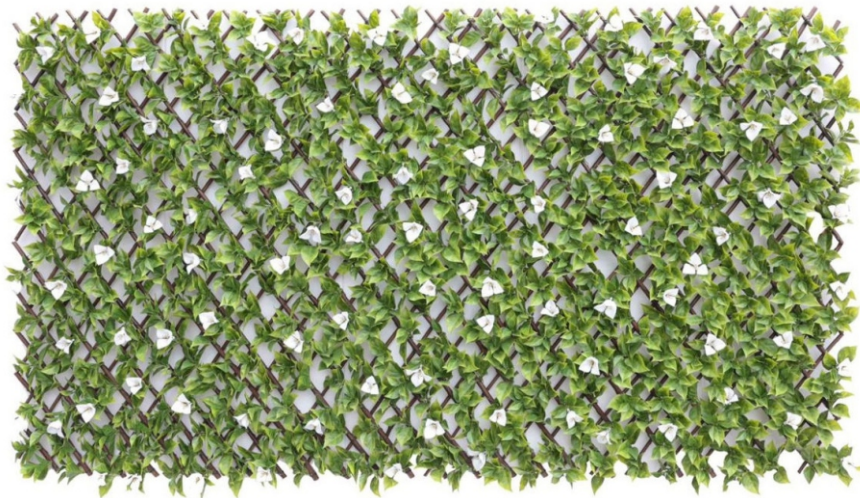

GZF-3600 OO: 92250

GZF-3600 NN(Dark Pink) : 92250

Size: 2000MM X 1000MM , Use: Outdoor

**GREEN
ZONE**
Upvc
PASSION OVER PERFECTION

GZF-3600 NN (Yellow) : 92250

GZF-3600 NN (Light Pink) : 92250

Size: 2000MM X 1000MM , Use: Outdoor