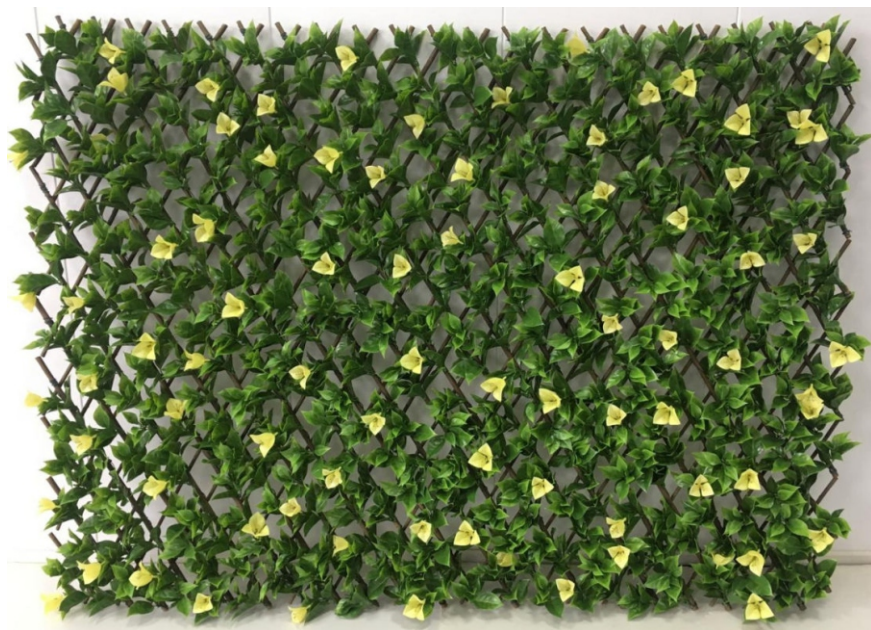

**GREEN
ZONE**
Upvc
PASSION OVER PERFECTION

GZF-3600 NN (Yellow) : 92250

GZF-3600 NN (Light Pink) : 92250

Size: 2000MM X 1000MM , Use: Outdoor