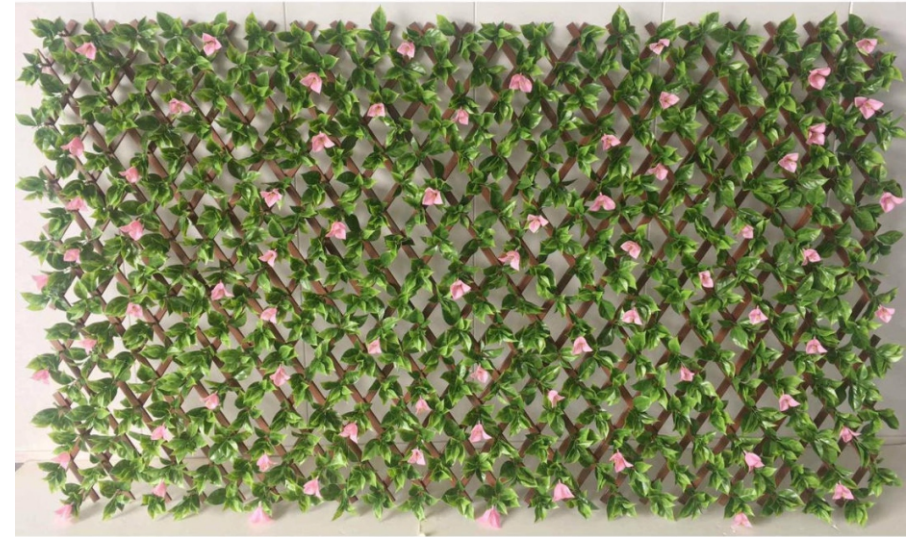

**GREEN
ZONE**
Upvc
PASSION OVER PERFECTION

GZF-3600 VV (Dark Pink): 92250

GZF-3600 VV (Light Pink) : 92250

Size: 2000MM X 1000MM , Use: Outdoor