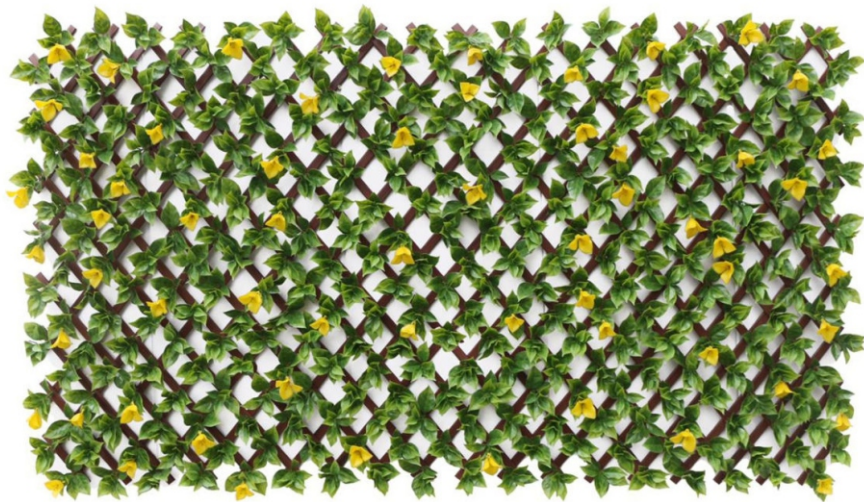

GREEN
ZONE
Upvc
PASSION OVER PERFECT

Size: 2000MM X 1000MM , Use: Outdoor