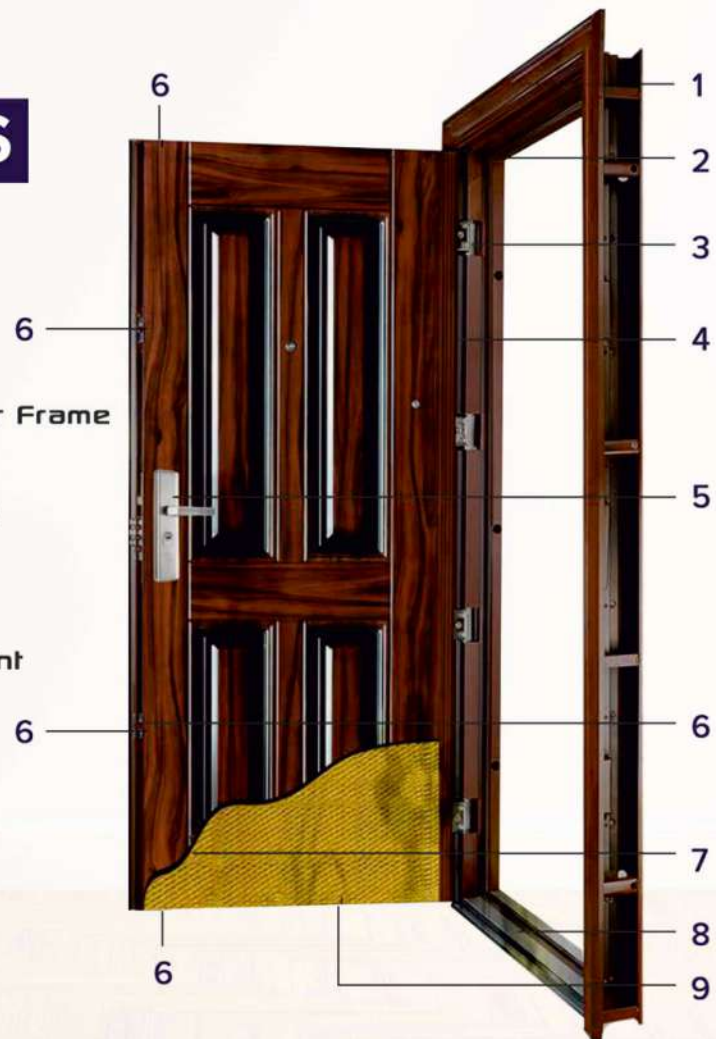

**GREEN
ZONE**
Upvc
PASSION OVER PERFECTION

GZF 2003G

Available Sizes
1200X2050X70 MM
9" WC

STEEL DOORS

SECURE

Your Home With

STEEL DOORS

1. Double Layers Security Door Frame
2. Bolt
3. New Style Reinforced Hinge
4. Door Viewer
5. Lockset
6. Reinforced Side Locking Point
7. Surface Dealing GI Steel
8. Doorsill
9. Honeycomb Reinforcement

Conditions apply

MAIN DOOR - Multi Point Locking System 
BEDROOM DOOR - Single Point Locking System 

GZF 2001

Available Sizes

960X2050X50 MM
960X2050X70 MM
960X2050X70 MM

SL ML ML

1050X2050X70MM ML
1200X2050X70MM ML