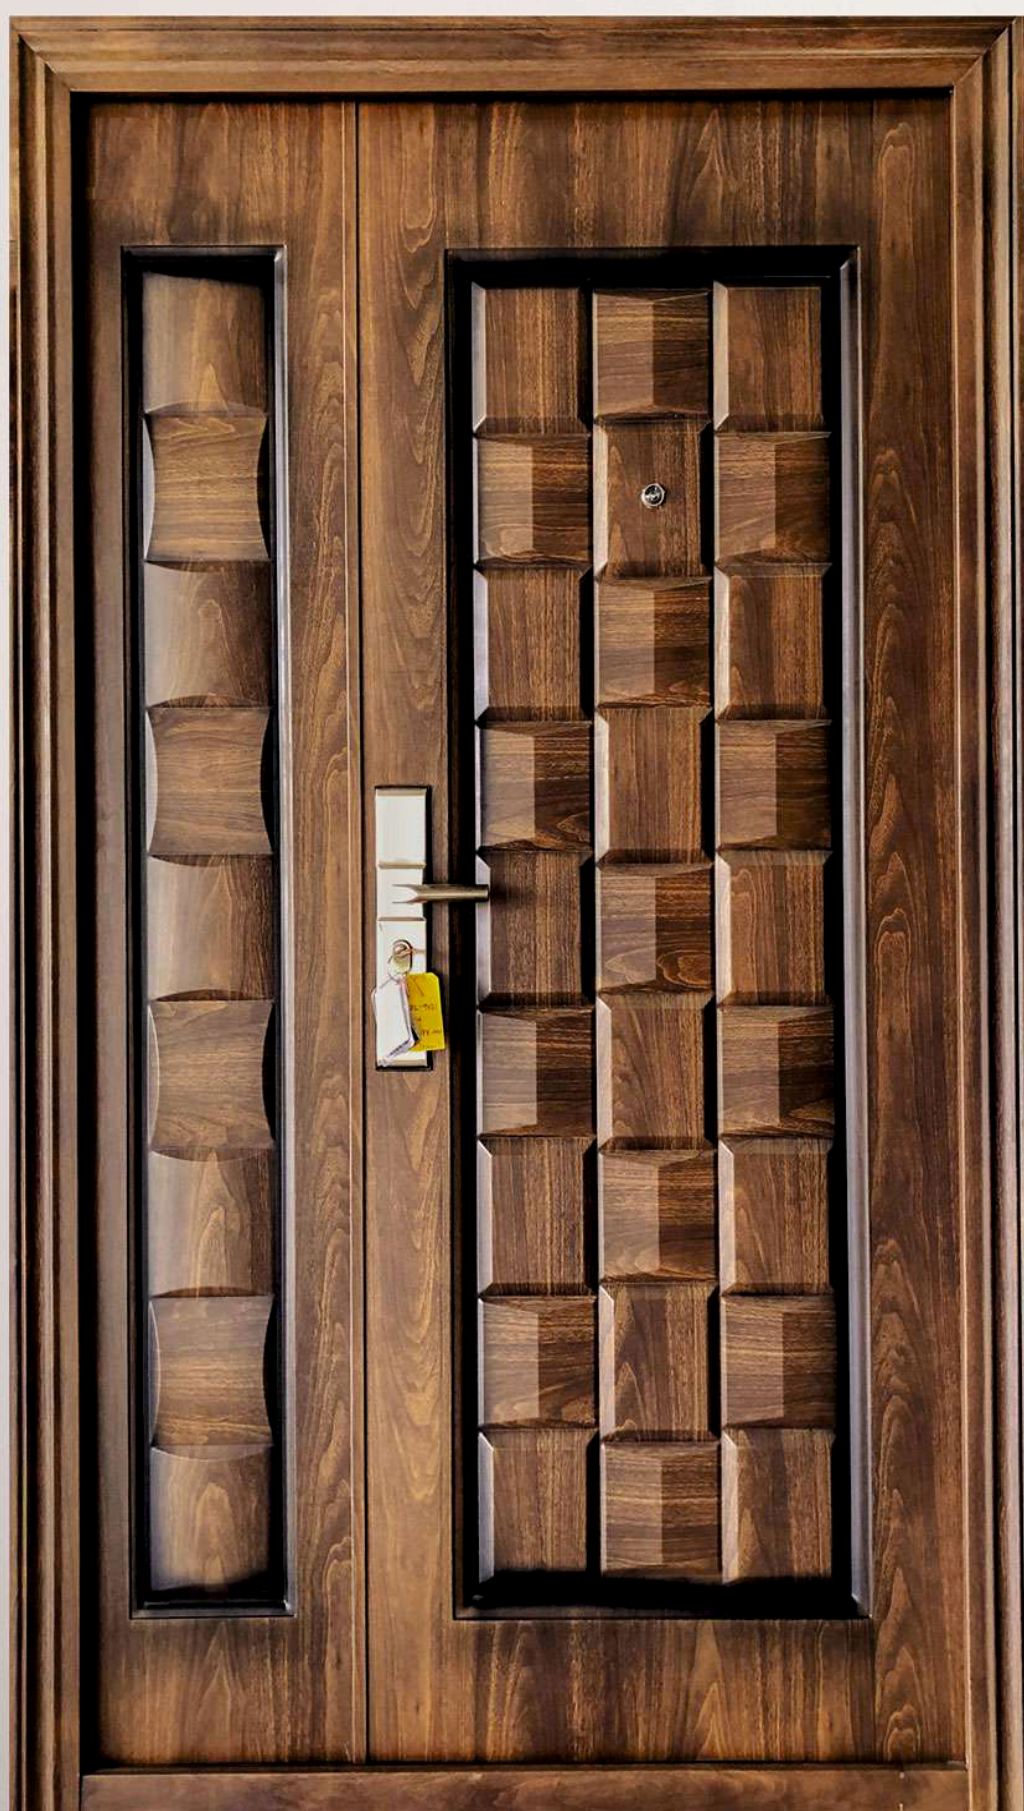

**GREEN
ZONE**
Upvc
PASSION OVER PERFECTION

www.greenzoneupvc.com