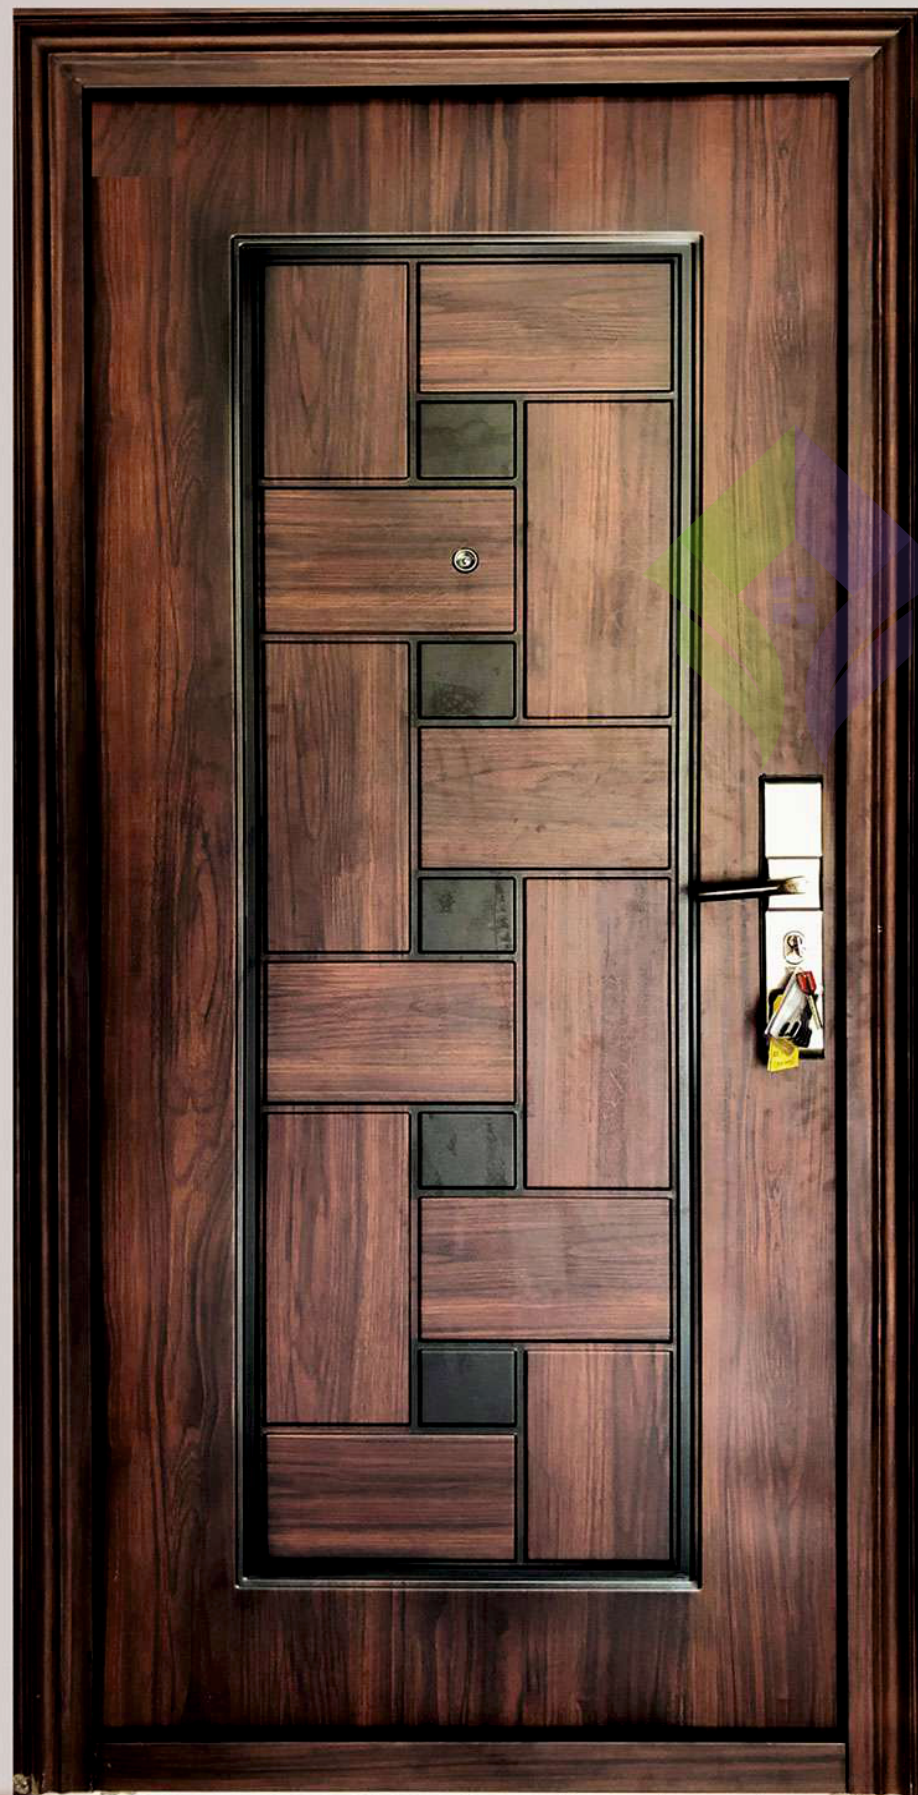

# Wooden Style Steel Main Doors for Home

**GREEN  
ZONE**  
Upvc  
PASSION OVER PERFECTION

**GI DOORS**

www.greenzoneupvc.com

**GREEN  
ZONE**  
Upvc  
PASSION OVER PERFECTION

**Available Sizes**

- |                    |           |                     |           |
|--------------------|-----------|---------------------|-----------|
| 960 X 2050 X 50 mm | <b>SL</b> | 1050 X 2050 X 70 mm | <b>ML</b> |
| 960 X 2050 X 50 mm | <b>ML</b> | 1200 X 2050 X 70 mm | <b>ML</b> |
| 960 X 2050 X 70 mm | <b>ML</b> |                     |           |

### Available Sizes

960 X 2050 X 50 mm	<b>SL</b>	1050 X 2050 X 70 mm	<b>ML</b>
960 X 2050 X 70 mm	<b>ML</b>	1200 X 2050 X 70 mm	<b>ML</b>
960 X 2050 X 50 mm	<b>ML</b>		

Optional Outer Open Door 960 X 2050 X 70 mm **ML**