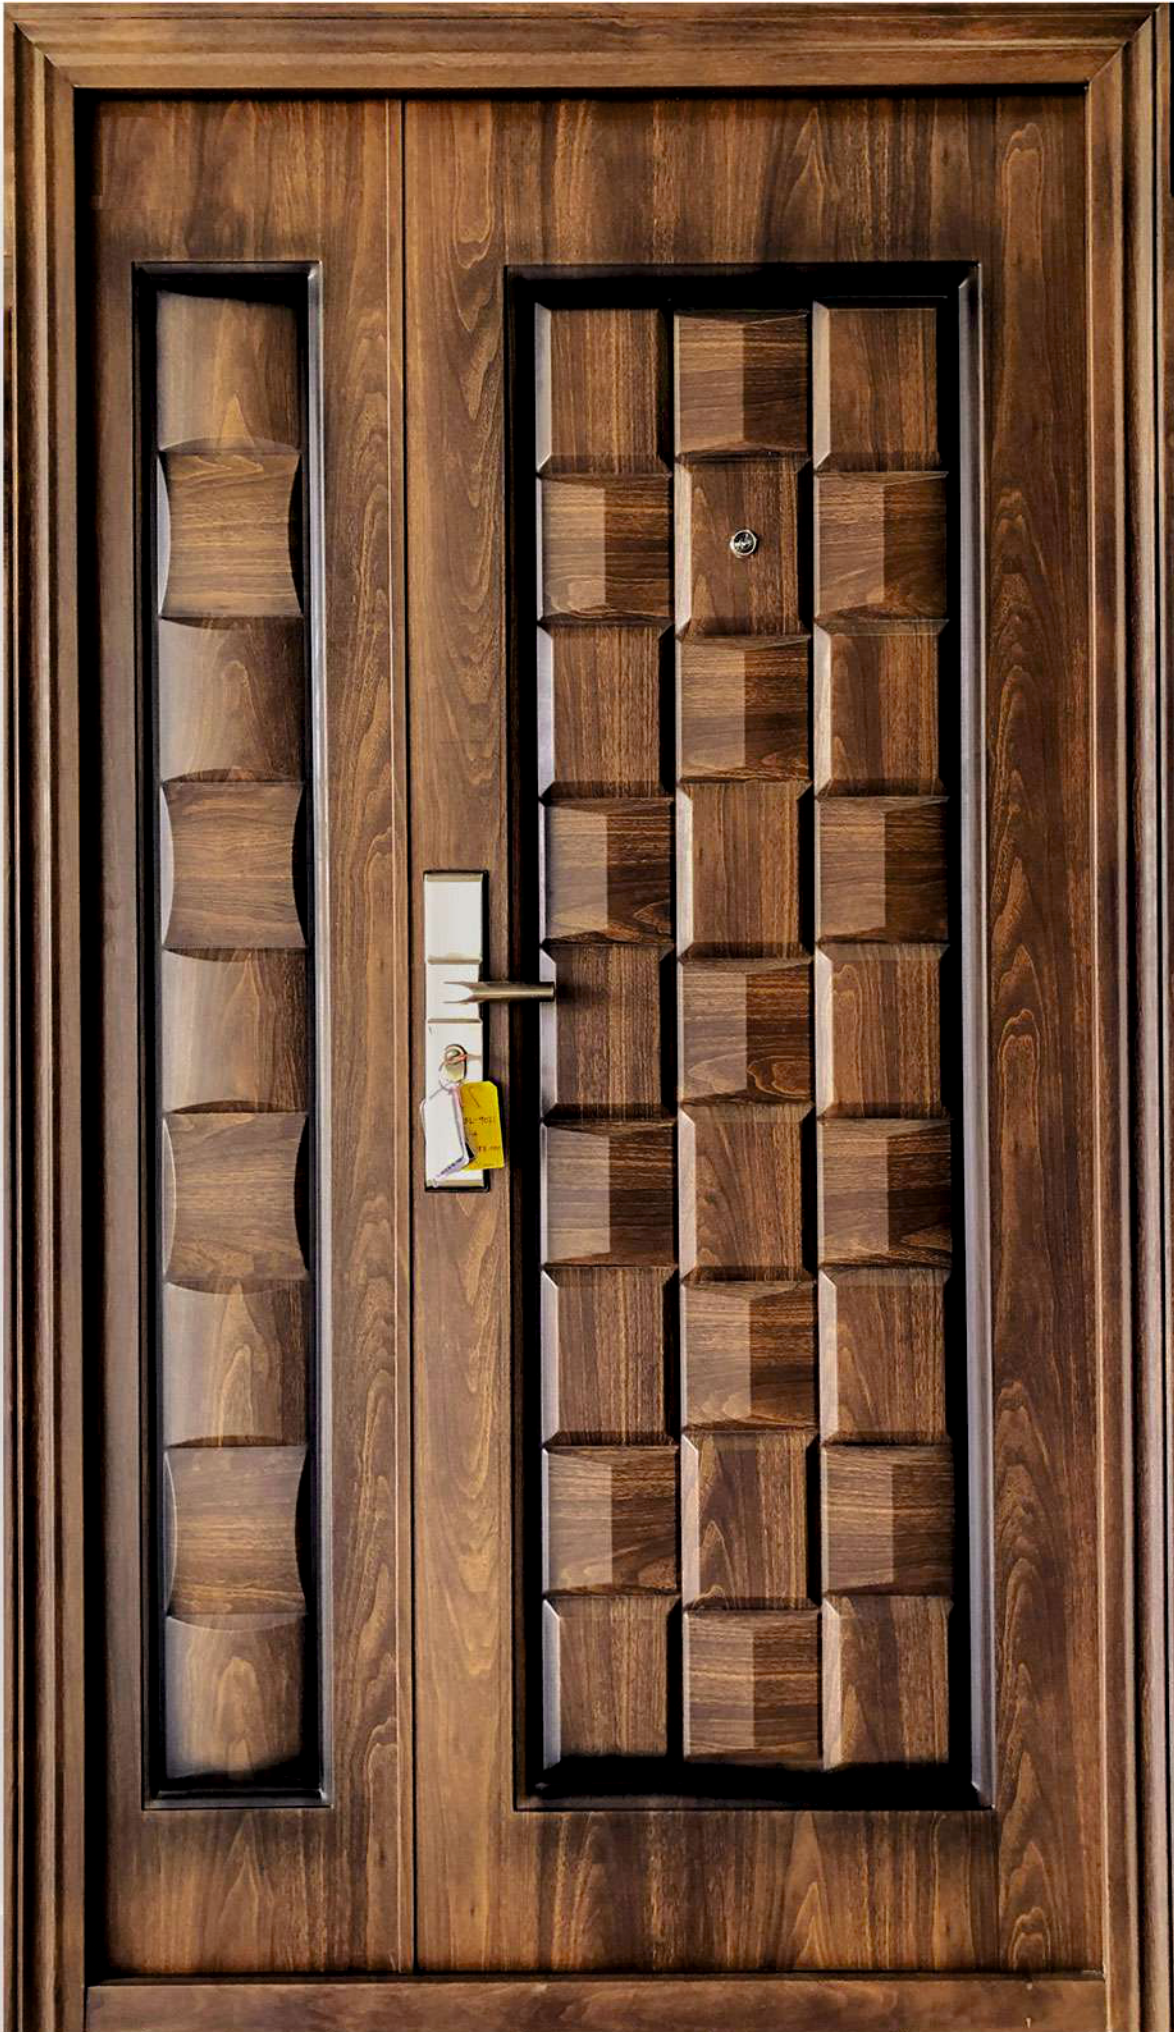

Wooden Style Steel Main Doors for Home