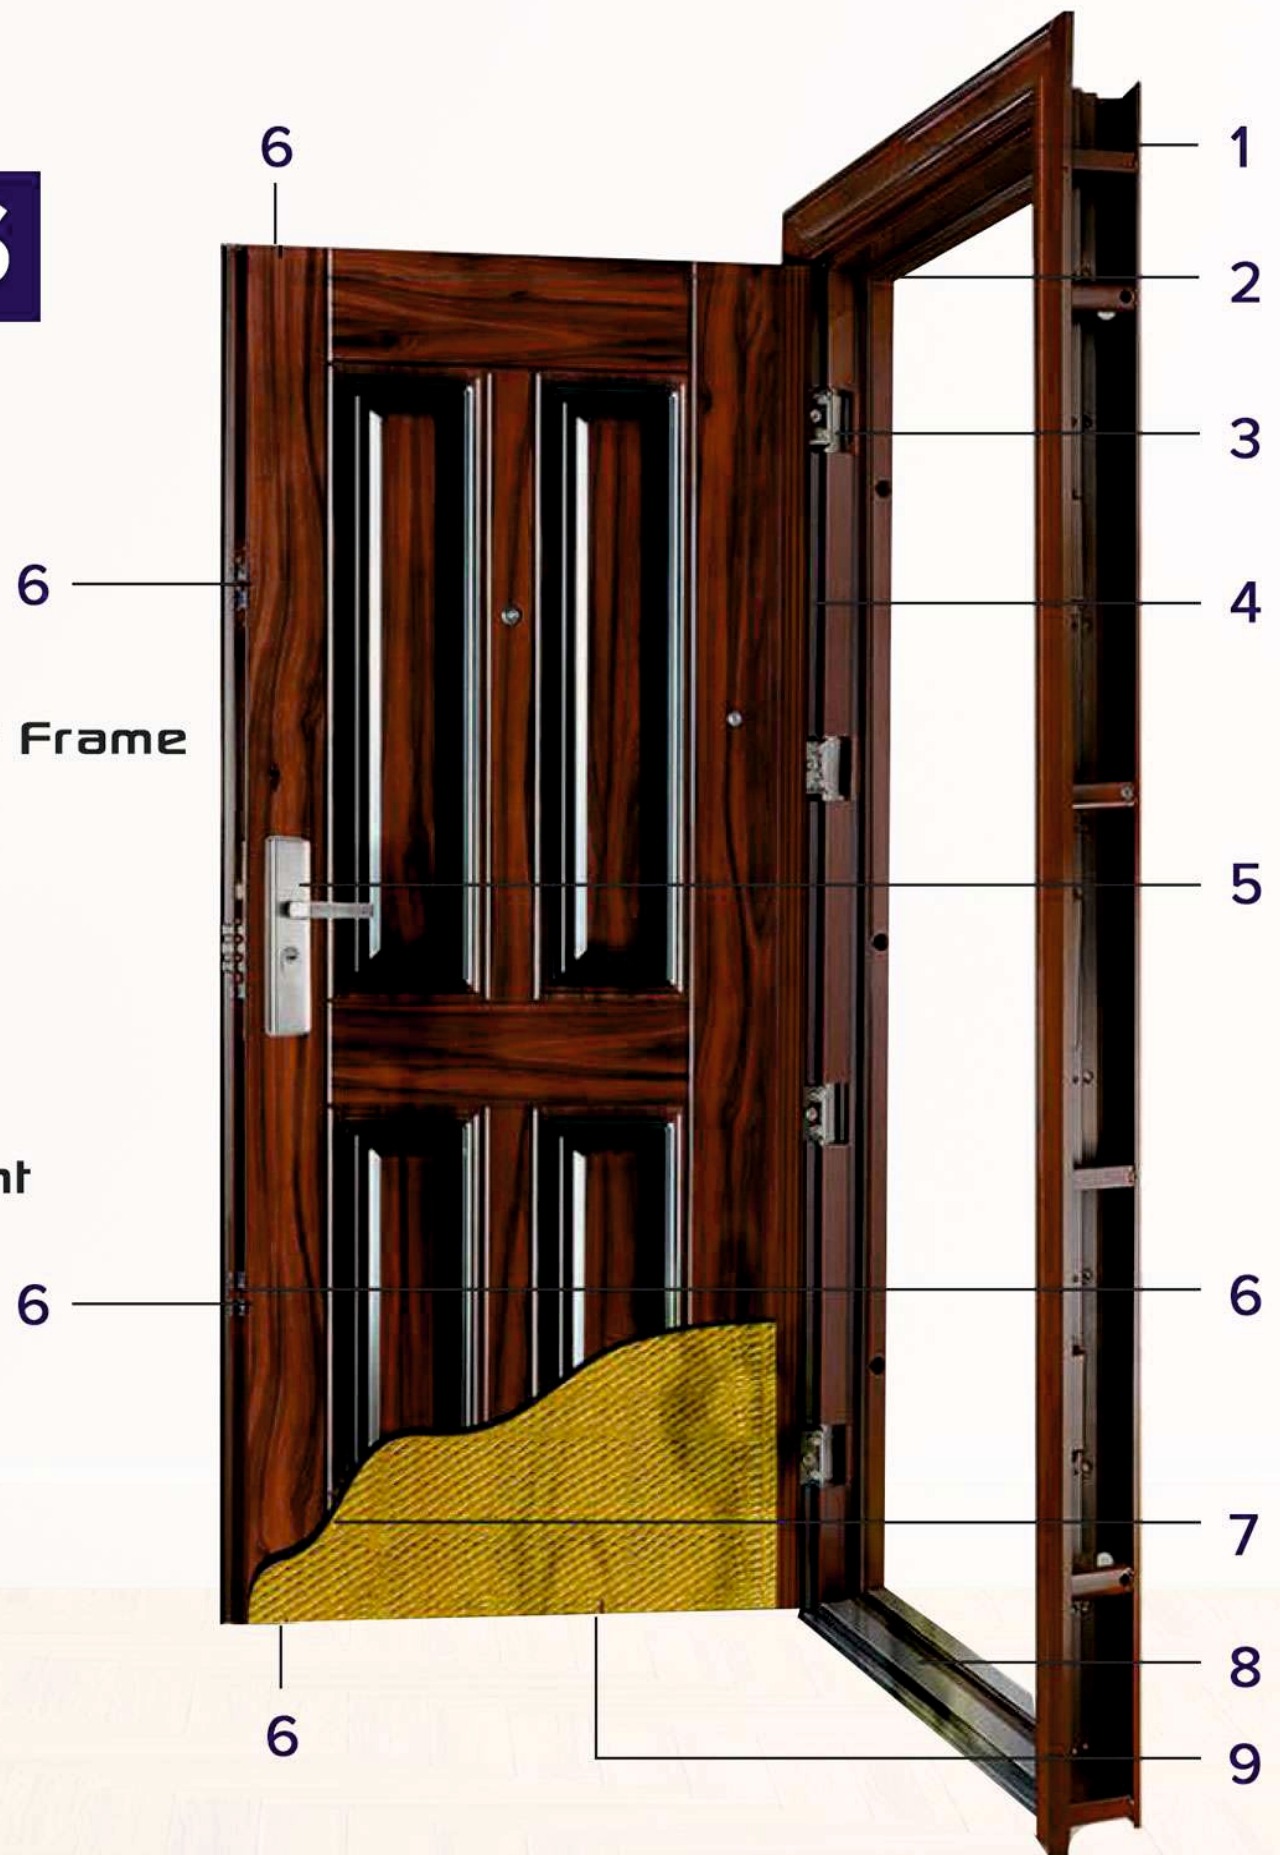

STEEL DOORS

1. Double Layers Security Door Frame
2. Bolt
3. New Style Reinforced Hinge
4. Door Viewer
5. Lockset
6. Reinforced Side Locking Point
7. Surface Dealing GI Steel
8. Doorsill
9. Honeycomb Reinforcement

MAIN DOOR - Multi Point Locking System

BEDROOM DOOR - Single Point Locking System