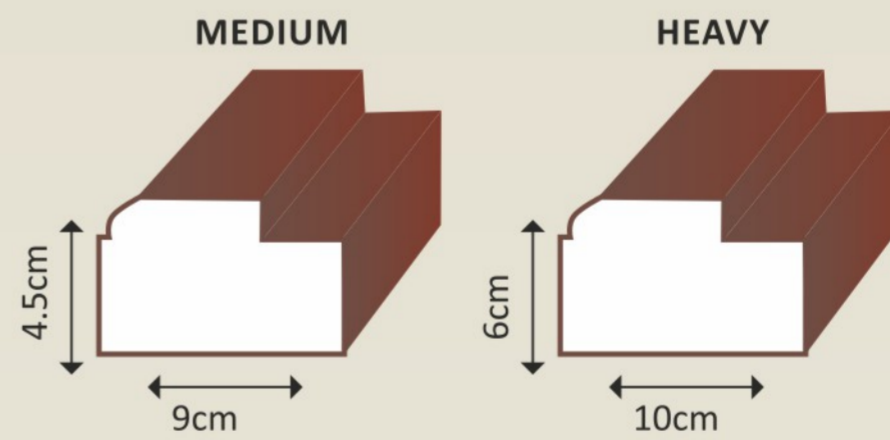

PINE WOOD STAIN

ASTOR

FIBRE
DOORS

the printed colors shown in this may not match from actual door colors

There is
no place
like home

FIBRE DOORS

DOOR DIMENSIONS | LENGTH 170 CM - 220 CM
WIDTH 60 CM - 90 CM
STYLE & RAIL THICKNESS 27 MM - 30 MM